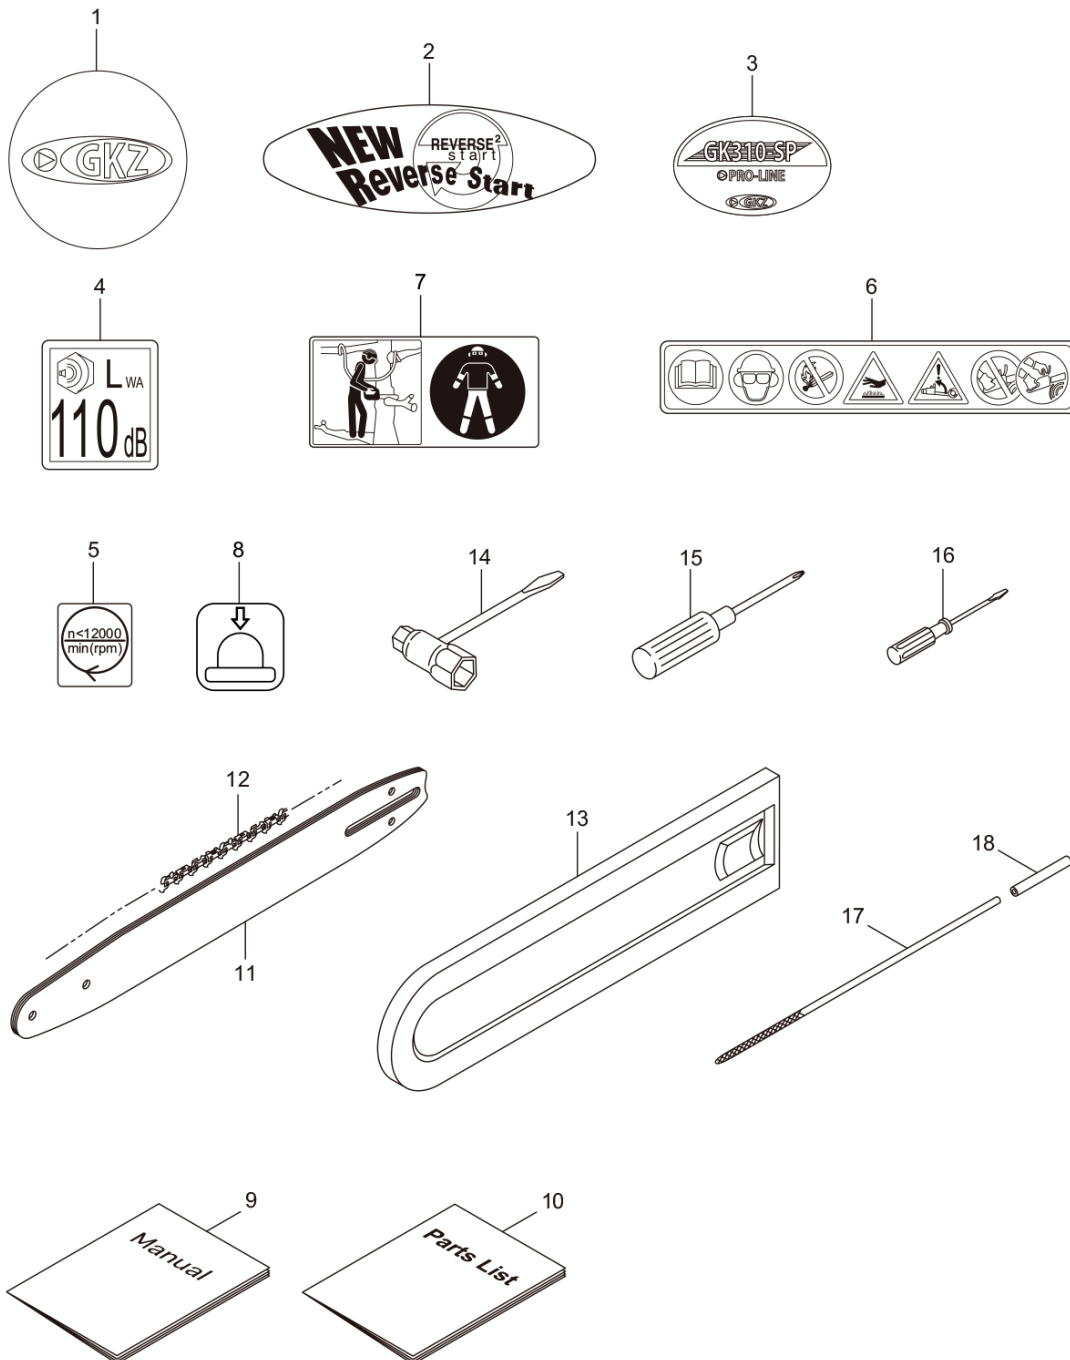

GK310-SP
8. LABEL, ACCESSORIES

Status	Position	Parts Number	Parts Name	Unit Quantity	Lot Order Quantity	Remarks
	1	276237		1		GKZ
	2	289581	LABEL	1		REVERSE2
	3	276238		1		GK310-SP
	4	273036	LABEL	1		110 dB
	5	287161	LABEL	1		
	6	287616	LABEL	1		
	7	287653	LABEL	1		
	8	272020	LABEL	1		
	9	276248		1		GK310-SP
	10	524113		1		GK310-SP
	11	289629	GUIDE BAR	1		
	12	289536	CHAIN	1		
	13	289632	CHAIN COVER	1		
	14	288652	COMBI BOX SPANNER	1		13x19 L=190
	15	285732	SCREWDRIVER	1		
	16	286865	SCREWDRIVER	1		
	17	285729	FILE	1		
	18	285730	FILE GRIP	1