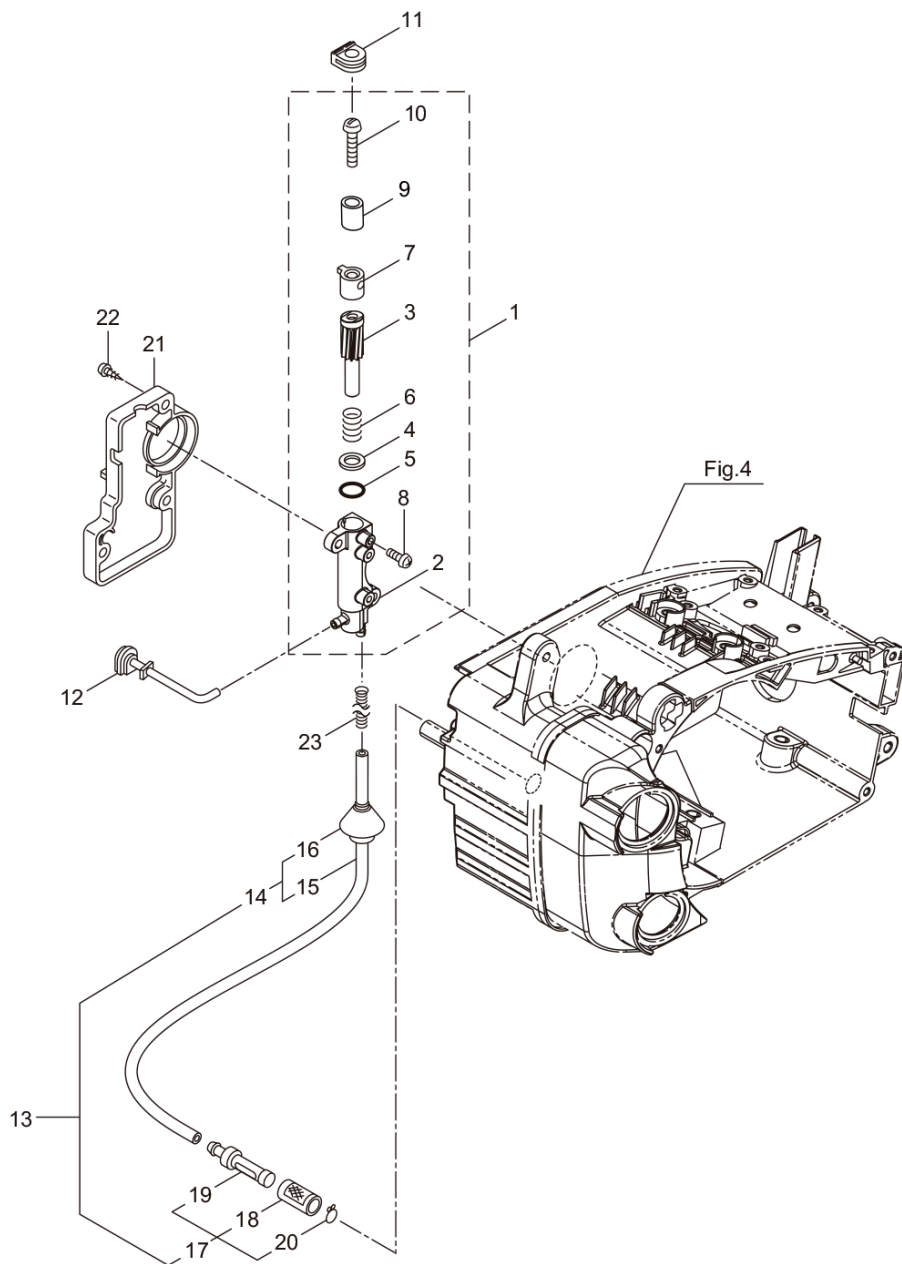

GK310-SP
2. OIL PUMP

Status	Position	Parts Number	Parts Name	Unit Quantity	Lot Order Quantity	Remarks
	1	278745	OILER	1		Incl.2-10
	2	285527	PUMP BODY	1		
	3	285909	WHEEL GEAR	1		
	4	286801	WASHER 6.5X9.8XT0.5	1		t0.5 6.5x9.8
	5	014759	O-RING P6	1	5	P6
	6	285551	SPRING	1	5	
	7	285534	PUMP CAP	1	5	
	8	285630	SCREW M3X8	1		M3x8
	9	288184	SLEEVE	1		
	10	285617	SCREW M4X25	1	5	M4x25
	11	285528	GROMMET	1		
	12	285522	OIL PIPE A	1		
	13	286802	OIL PIPE B ASSY	1		Incl.14-20
	14	285523	OIL PIPE B ASSY	1		Incl.15,16
	15	265725	PIPE L=220	1		220L
	16	261339	GROMMET	1		
	17	286818	OIL FILTTER ASSY	1		Incl.18-20
	18	285524	OIL FILTTER	1		
	19	285525	OIL FILTTER BODY	1		
	20	261117	CLIP	1		
	21	278743	PUMP COVER	1		
	22	285631	SCREW M4X16	5	5	M4x16
	23	248399	SPRING	1		L33x2.8(3.3)