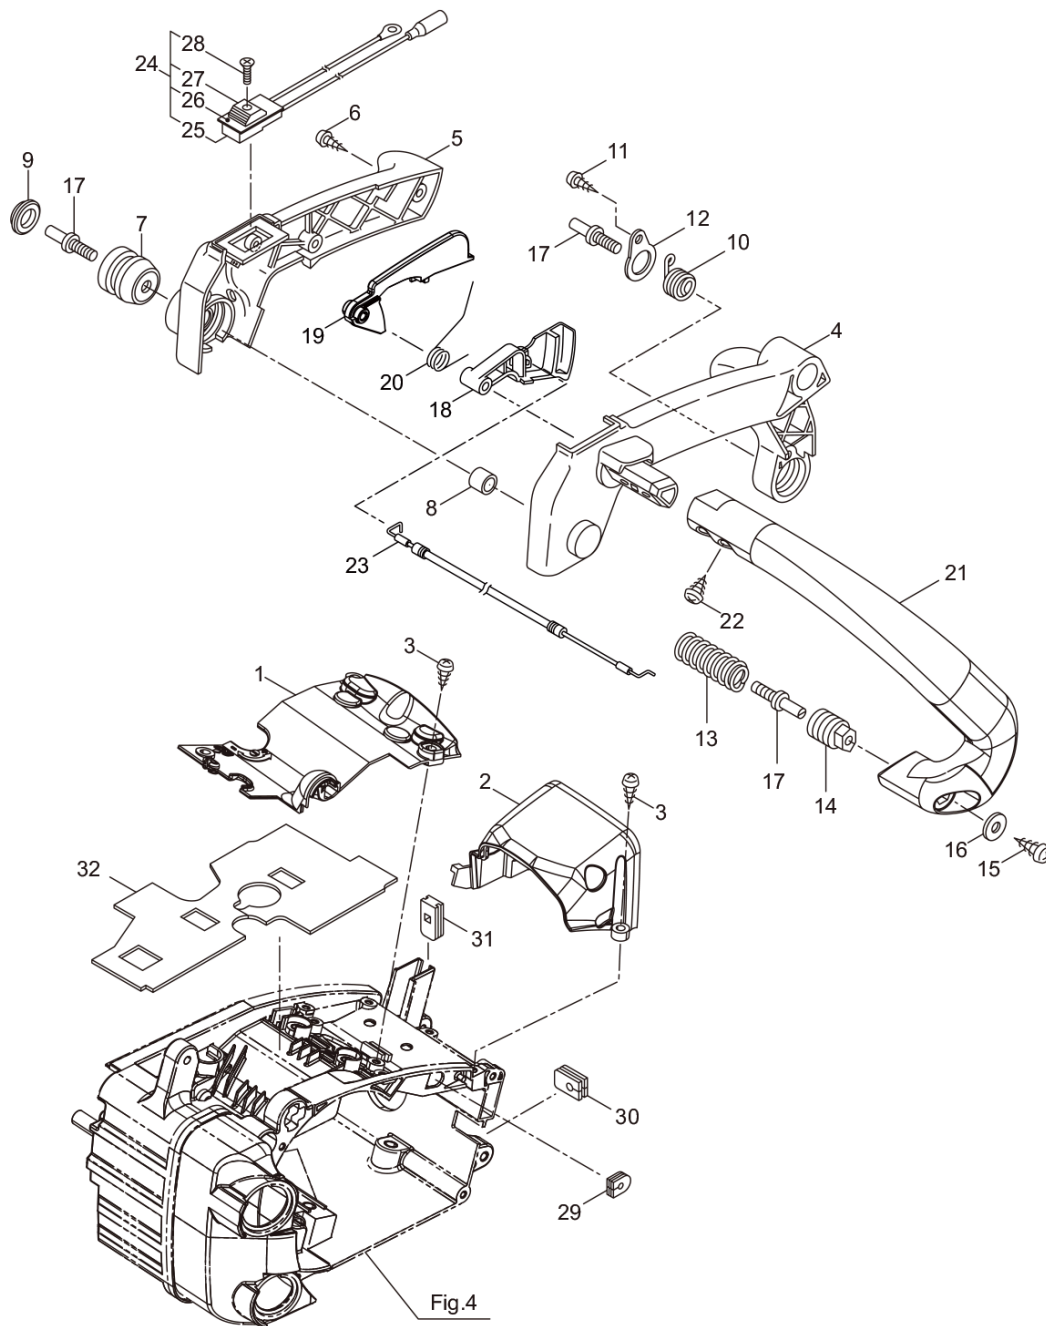

GK310-SP
6. HANDLE

Status	Position	Parts Number	Parts Name	Unit Quantity	Lot Order Quantity	Remarks
	1	285547	TOP COVER	1		
	2	286072	CARBURETOR COVER	1		
	3	285631	SCREW M4X16	5	5	M4x16
	4	285620	TOP HANDLE CASE	1		
	5	285621	TOP HANDLE COVER	1		
	6	285635	SCREW M4X14	3	5	M4x14
	7	285582	BUFFER	1		
	8	285565	PIPE	1		
	9	285473	CAP	1	5	
	10	285592	SPRING	1		
	11	285644	SCREW M4X12	1	5	M4x12
	12	285645	STAY	1		
	13	285593	SPRING	1		
	14	285604	BOSS	1		
	15	285636	SCREW M5X20	1	5	M5x20
	16	263743	WASHER 5.7X15.8XT2	1	10	5.7x15.8xt2
	17	285474	STOPPER BOLT	3		
	18	285602	THROTTLE LEVER	1		
	19	285603	SAFETY LEVER	1		
	20	285594	SPRING	1		
	21	285619	SIDE HANDLE	1		
	22	285634	SCREW M5X14	2	5	M5x14
	23	285558	CABLE COMP.	1		
	24	286224	SWITCH ASSY	1		Incl.25-28
	25	286225	SWITCH	1		
	26	286226	LABEL	1		
	27	282171	KNOB	1		
	28	282172	SCREW	1	5	
	29	287300	GROMMET	1		
	30	285549	GROMMET	1		
	31	285642	GROMMET	1		
	32	286002	GASKET	1