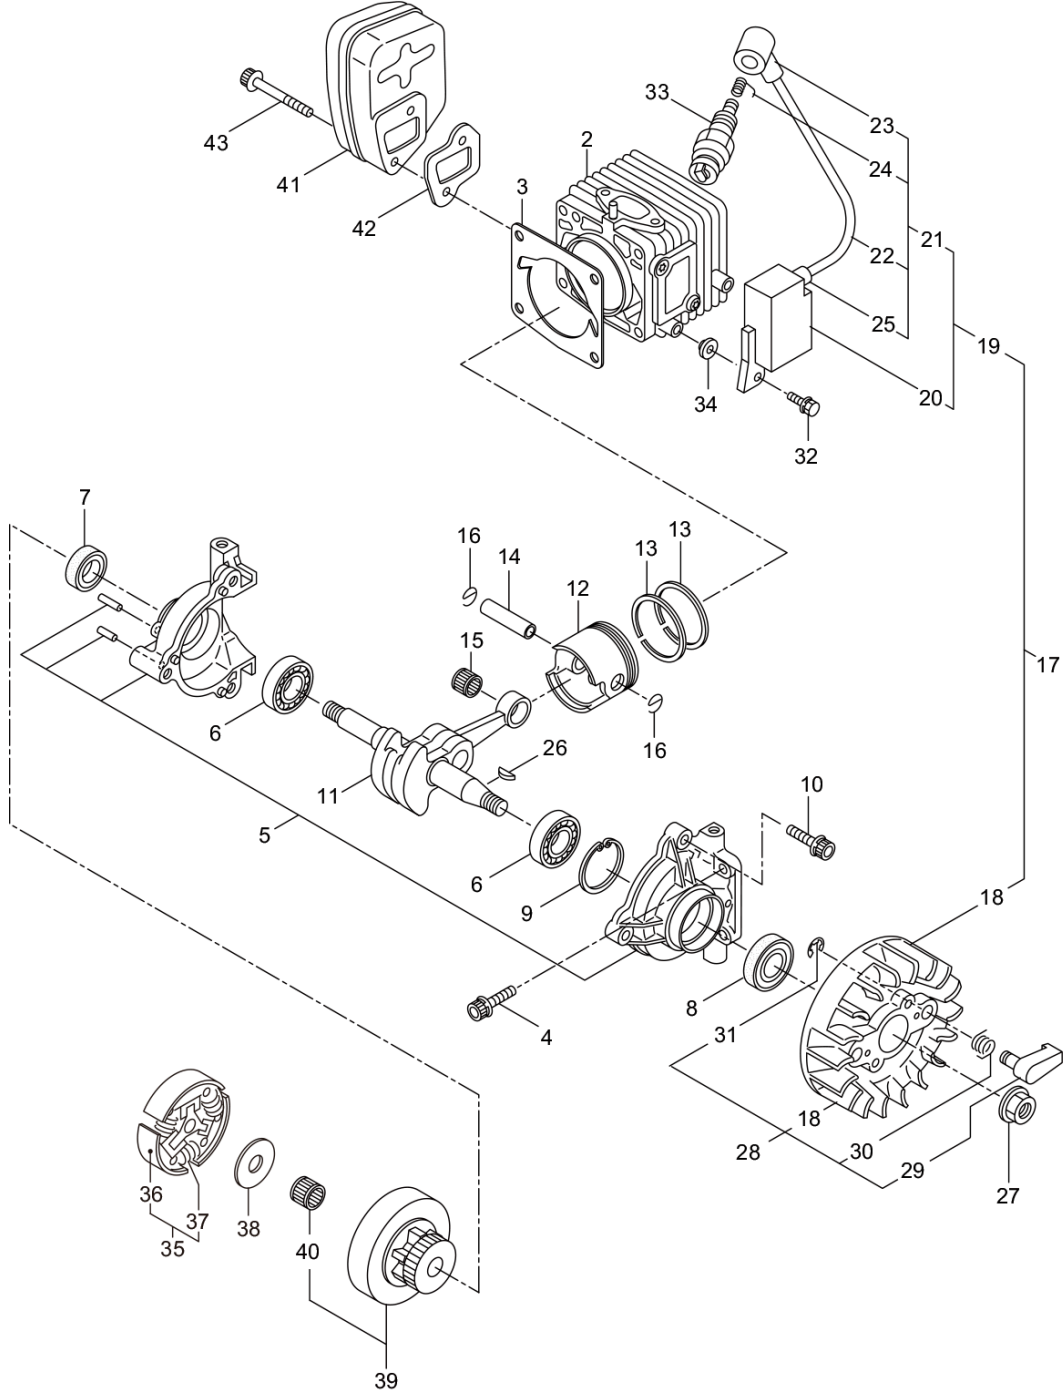

GK310-SP
1. ENGINE

Status	Position	Parts Number	Parts Name	Unit Quantity	Lot Order Quantity	Remarks
	1	362865	GK310-SP(GARMEC)	1		
	2	279300	CYLINDER COMPLETE	1		
	3	278403	GASKET	1		
	4	261250	CAP SCREW	4	5	M5x20
	5	278868	CRANKCASE	1		
	6	285521	BEARING	2		
	7	285626	OIL SEAL	1		
	8	261492	OIL SEAL	1		ISCD12287
	9	055185	SNAP RING #28	1	5	H28
	10	261232	CAP SCREW M5X20	3		M5x20
	11	285599	SHAFT COMP.	1		
	12	273265	PISTON	1		
	13	285590	PISTON RING	2		P111
	14	285591	PISTON PIN	1		
	15	261037	BEARING NEEDLE KBK8x11x11.8x1	1		KBK8x11x11.8x1
	16	261576	CLIP PISTON	2		
	17	289489	MAGNETO ASSY	1		Incl.18-25
	18	285555	MAGNETO ROTOR	1		
	19	289548	IGNITION COIL ASSY	1		Incl.20-25
	20	289650	COIL	1		
	21	286096	CORD ASSY	1		Incl.22-25
	22	286097	CORD	1		
	23	261074	PLUG BOOT	1		
	24	261075	CONNECTOR	1		
	25	261072	CAP	1		
	26	261076	WOODRUFF KEY 3X10	1	5	3x10
	27	261417	NUT ROTOR M8	1	5	M8
	28	288365	ROTOR ASSY	1		Incl.18,29-31
	29	285553	STARTER PAWL	2		
	30	285552	SPRING	2		
	31	020299	E-RING #4	2	10	#4
	32	281211	CAP SCREW M4X20	2	5	M4x20
	33	288264	SPARK PLUG	1		BPMR8Y
	34	289481	SPACER	2	5	
	35	285535	CLUTCH ASSY	1		Incl.36,37
	36	285655	CLUTCH SHOE	3		
	37	285656	SPRING	3		
	38	285537	WASHER 8X26XT2	1	5	8x26xt2
	39	279858	CLUTCH DRUM SET (3/8)	1		Incl.40
	40	278744	NEEDLE BEARING	1		KT101316E01C3
	41	276332	MUFFLER ASSY	1		
	42	285472	GASKET	1		
	43	264223	CAP SCREW M5X40	2	5	M5x40