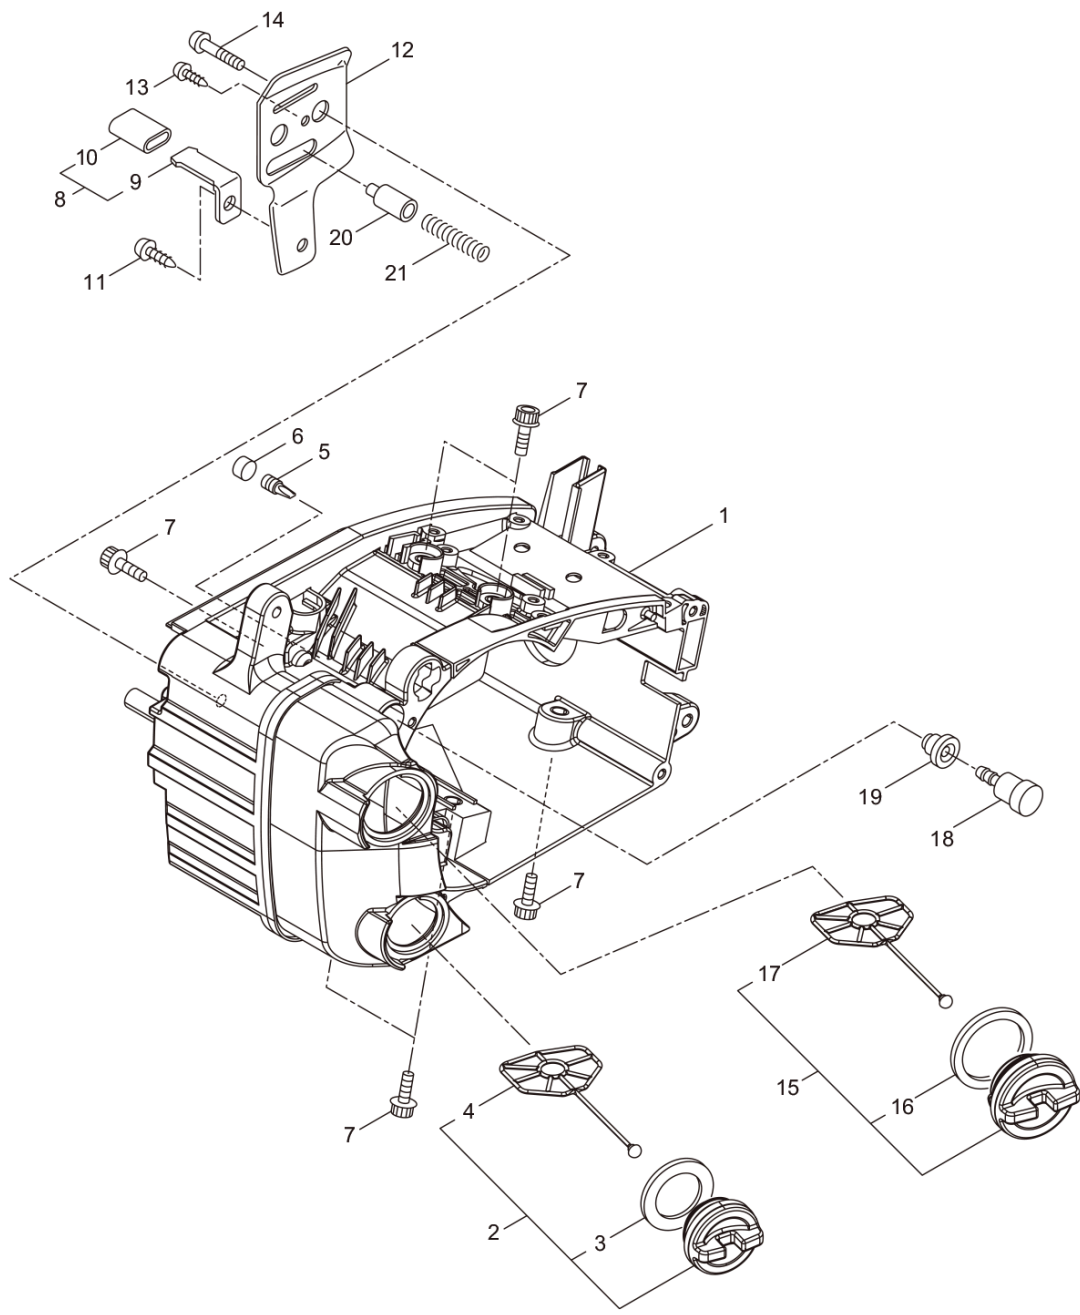

GK310-SP
4. ENGINE CASE

Status	Position	Parts Number	Parts Name	Unit Quantity	Lot Order Quantity	Remarks
	1	285694	ENGINE CASE ASSY	1		
	2	285501	OIL CAP ASSY	1		Incl.3,4
	3	285503	PACKING	1		
	4	285504	HOLDER	1		
	5	285574	BREATHER	1		
	6	285526	ELEMENT	1		
	7	285632	BOLT M5X16	6	5	M5x16
	8	286803	CHAIN CATCHER ASSY	1		Incl.9,10
	9	285583	CHAIN CATCHER	1		
	10	285585	TUBE 7X10.5 L=18	1		7x10.5x18L
	11	285634	SCREW M5X14	1	5	M5x14
	12	285531	GUIDE PLATE L	1		
	13	285627	SCREW M3X8	1	10	M3x8
	14	286804	SCREW M5X20X8	1	5	M5x20x8
	15	286051	FUEL CAP ASSY	1		Incl.16,17
	16	286063	PACKING	1		
	17	285504	HOLDER	1		
	18	285832	BREATHER ASSY	1		
	19	285573	BREATHER GROMMET	1		
	20	285628	CAP	1	5	
	21	285629	SPRING	1	5