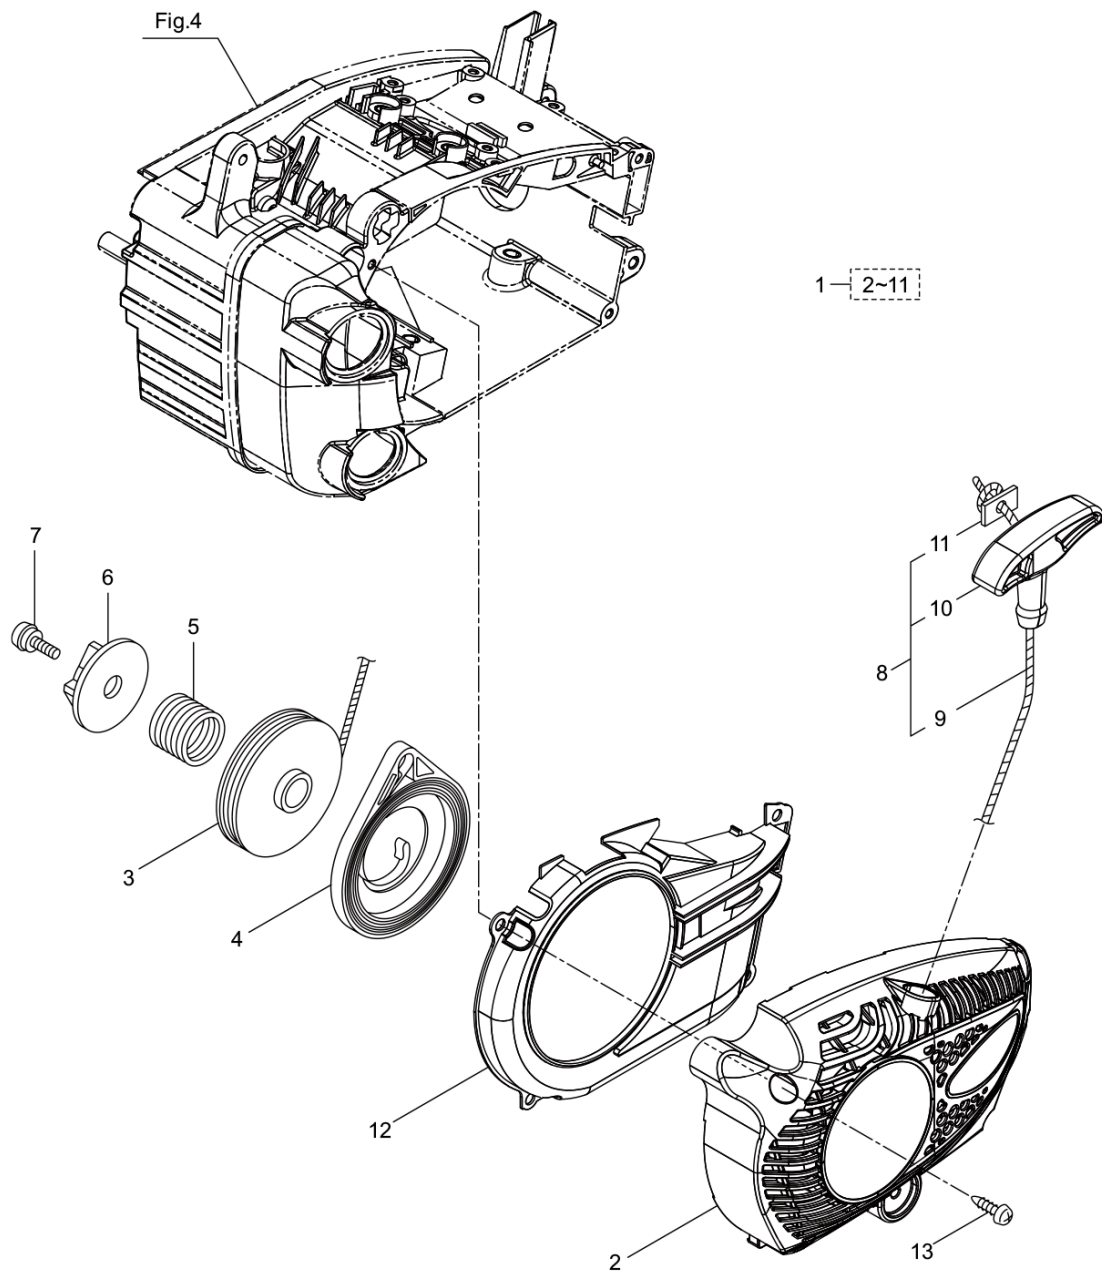

GK310-SP
5. RECOIL STARTER

Status	Position	Parts Number	Parts Name	Unit Quantity	Lot Order Quantity	Remarks
	1	285577	STARTER ASSY	1		Incl.2-11
	2	285695	STARTER COVER COMPLETE	1		
	3	283274	REEL	1		
	4	283275	SPRING ASSY	1		
	5	283276	DAMPER SPRING	1		
	6	285597	CAM PLATE	1		
	7	267213	SCREW	1		
	8	285697	ROPE ASSY	1		Incl.9-11
	9	283279	STARTER ROPE	1		
	10	285581	STARTER KNOB	1		
	11	283281	ROPE STOPPER	1		
	12	285548	FAN COVER	1		
	13	285631	SCREW M4X16	4	5	M4x16