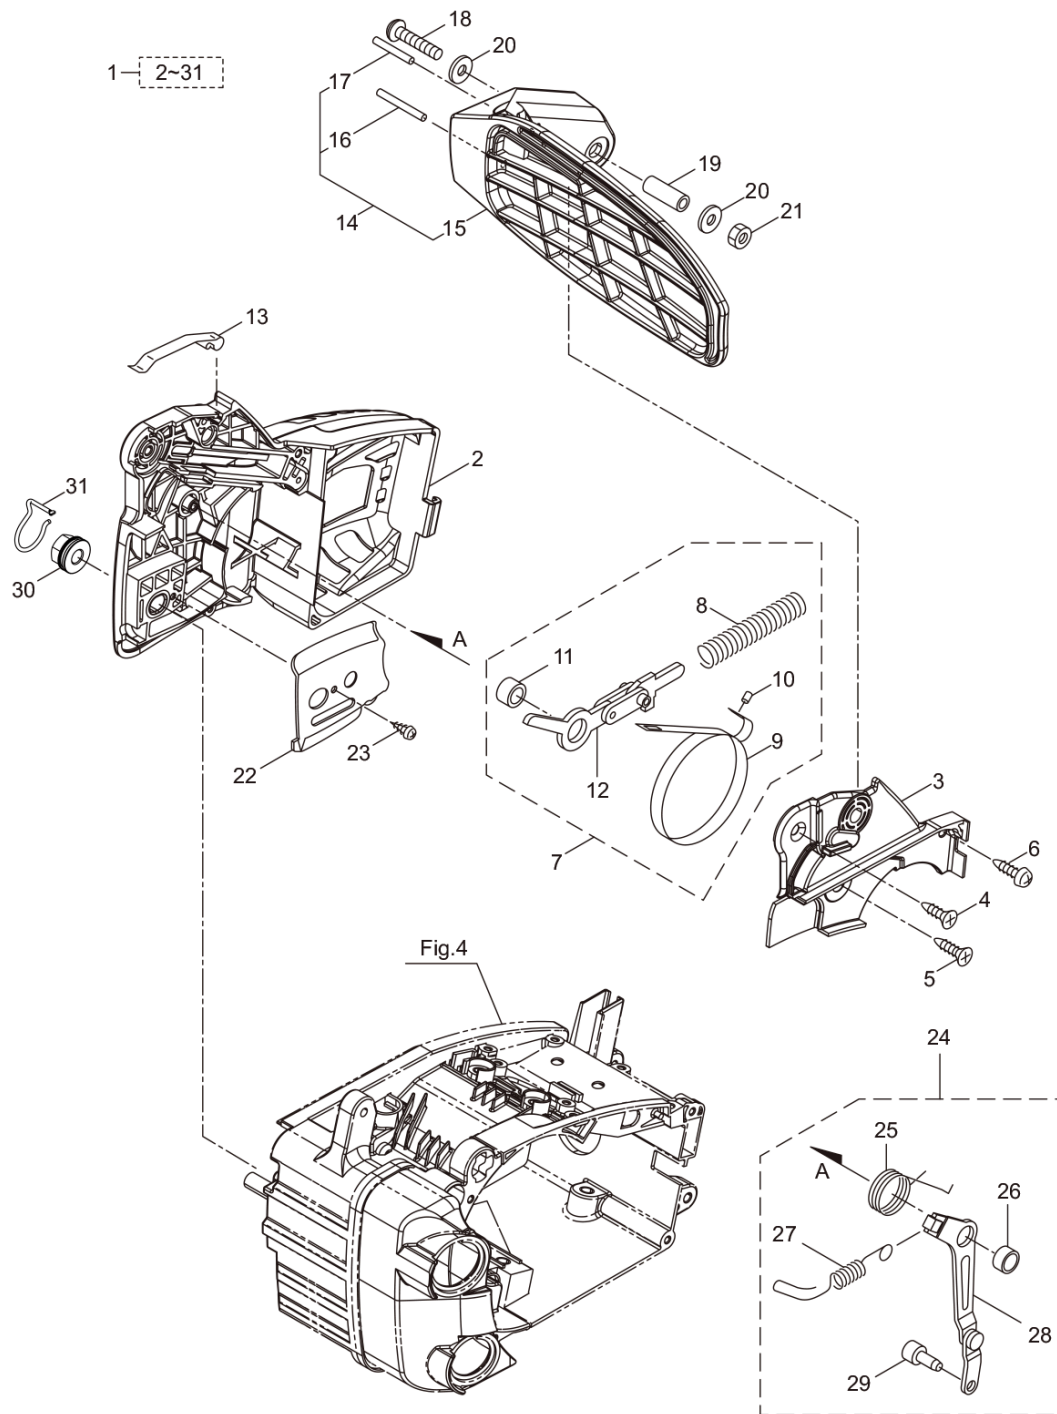

GK310-SP
7. CHAIN CASE

Status	Position	Parts Number	Parts Name	Unit Quantity	Lot Order Quantity	Remarks
	1	247839	CHAIN CASE ASSY	1		Incl.2-31
	2	285576	CHAIN COVER	1		
	3	285622	SIDE COVER	1		
	4	285637	SCREW M5X12	1	5	M5x12
	5	285639	SCREW M4X14	1	5	M4x14
	6	285644	SCREW M4X12	1	5	M4x12
	7	286823	BRAKE ASSY	1		Incl.8-12
	8	285605	SPRING	1		
	9	285572	BAND	1		
	10	285560	PIN 3X9.8	1	5	3x9.8
	11	285606	COLLAR 8,2X12 L=7.2	1		8.2x12x7.2L
	12	285570	LEVER COMP.	1		
	13	285595	RETURN SPRING	1		
	14	286057	FRONT GUARD COMP.	1		Incl.15-17
	15	285578	FRONT GUARD	1		
	16	285563	PIN 3X29.8	1		3x29.8
	17	286048	PIN 3X23.8L	1	5	3x23.8L
	18	285638	SCREW M5X30	1	5	M5x30
	19	285607	COLLAR 5,2X7.5 L=22.5	1		5.2x7.5x22.5L
	20	286045	WASHER 5.3X15XT1.2	2	10	5.3x15x1.2
	21	285640	NUT M5X0.8	1	5	M5x0.8
	22	285532	GUIDE PLATE R	1		
	23	285627	SCREW M3X8	2	10	M3x8
	24	286034	TENTIONER ASSY	1		Incl.25-29
	25	285596	SPRING	1		
	26	285608	COLLAR	1		7.4x10x5.5L
	27	289726	SPRING	1		
	28	285609	LINK COMPLETE	1		
	29	285614	BOSS	1		
	30	247471	NUT	1		
	31	247492	CLIP	1