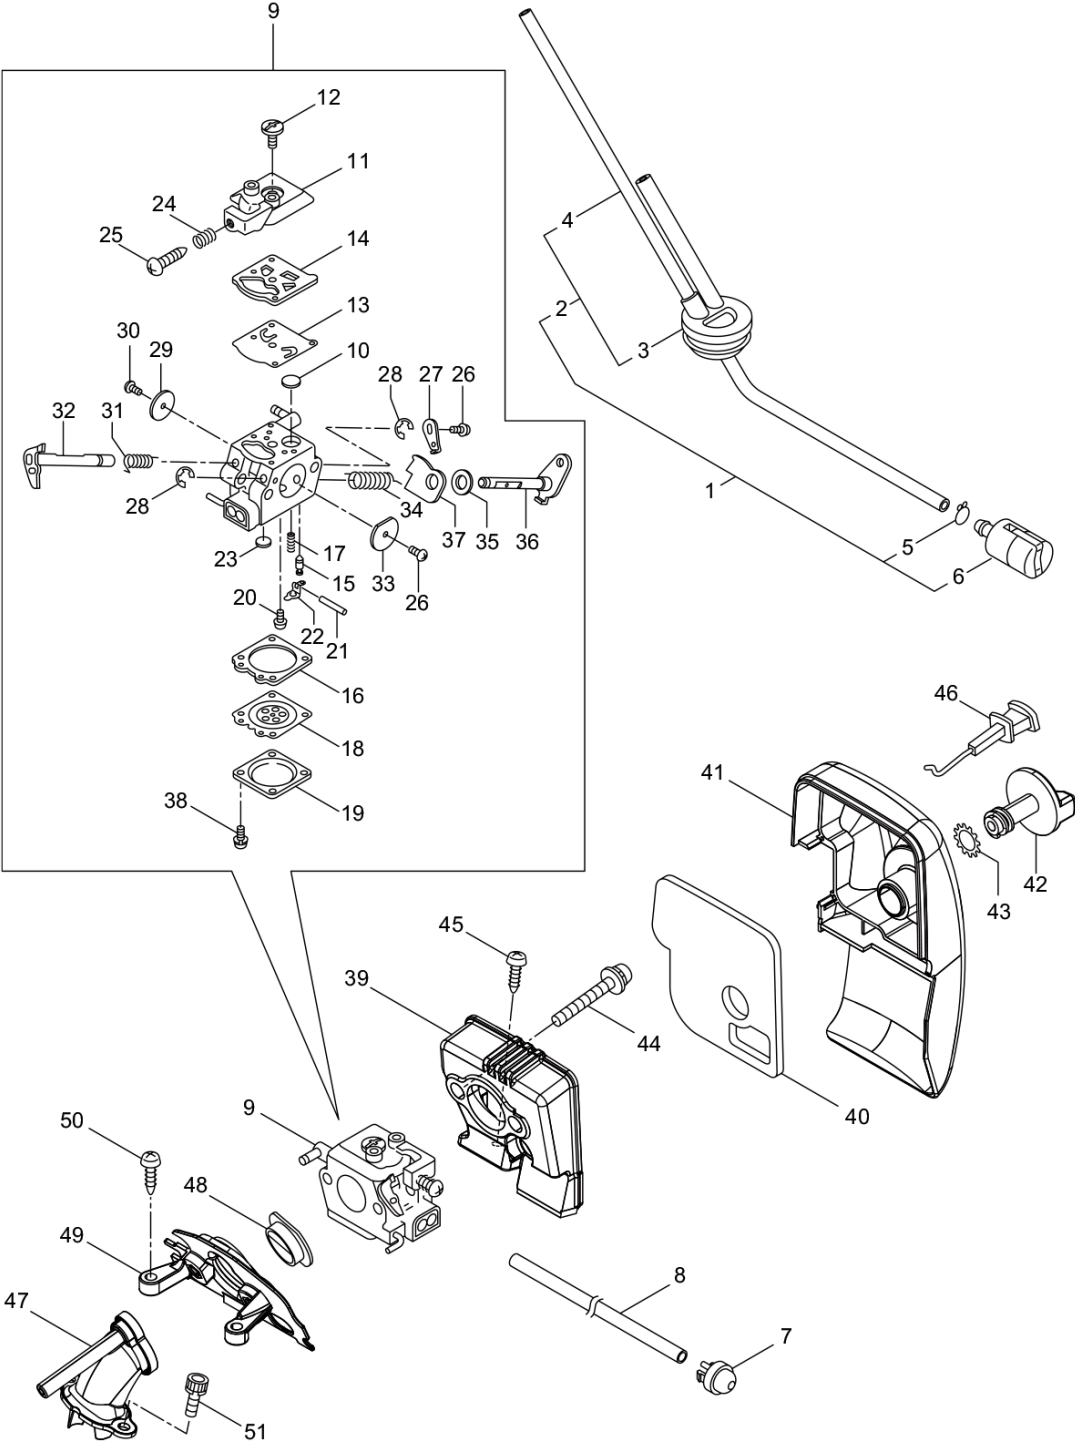

GK310-SP
3. CARBURETOR

Status	Position	Parts Number	Parts Name	Unit Quantity	Lot Order Quantity	Remarks
	1	285488	FUEL PIPE ASSY	1		Incl.2-6
	2	285489	PIPE ASSY	1		Incl.3,4
	3	285490	FUEL GROMMET	1		
	4	285491	FUEL PIPE A 3X5 L=222	1		3x5x222L
	5	261117	CLIP	2		
	6	286749	FILTER ASSY	1		
	7	282299	PRIMER	1		
	8	285492	FUEL PIPE B 2.4X5 L=145	1		2.4x5x145L
	9	289500	CARBURETOR ASSY	1		Incl.10-38
	10	261872	SCREEN	1		
	11	287168	PUMP COVER	1		
	12	287169	SCREW	1		
	13	287170	DIAPHRAGM	1		
	14	287171	GASKET	1		
	15	262986	NEEDLE VALVE	1		
	16	263727	GASKET	1		
	17	287172	SPRING	1		
	18	283905	DIAPHRAGM METERRING	1		
	19	263726	COVER PLATE	1		
	20	287173	SCREW	1		
	21	262989	LEVER PIN	1		
	22	262990	LEVER	1		
	23	287174	PLUG	1		
	24	287178	SPRING	1		
	25	287179	IDLE ADJUST SCREW	1		
	26	287180	SCREW	2		
	27	287181	LEVER	1		
	28	287182	RING	2		
	29	287183	THROTTLE VALVE	1		
	30	287184	SCREW	1		
	31	287185	SPRING	1		
	32	287186	SHAFT	1		
	33	287187	CHOKE PLATE	1		
	34	287188	SPRING	1		
	35	287189	WASHER	1		
	36	287190	SHAFT	1		
	37	287191	LEVER	1		
	38	287192	SCREW	4		
	39	285539	CLEANER BODY	1		
	40	285584	ELEMENT	1		
	41	285579	CLEANER COVER	1		
	42	285540	KNOB	1